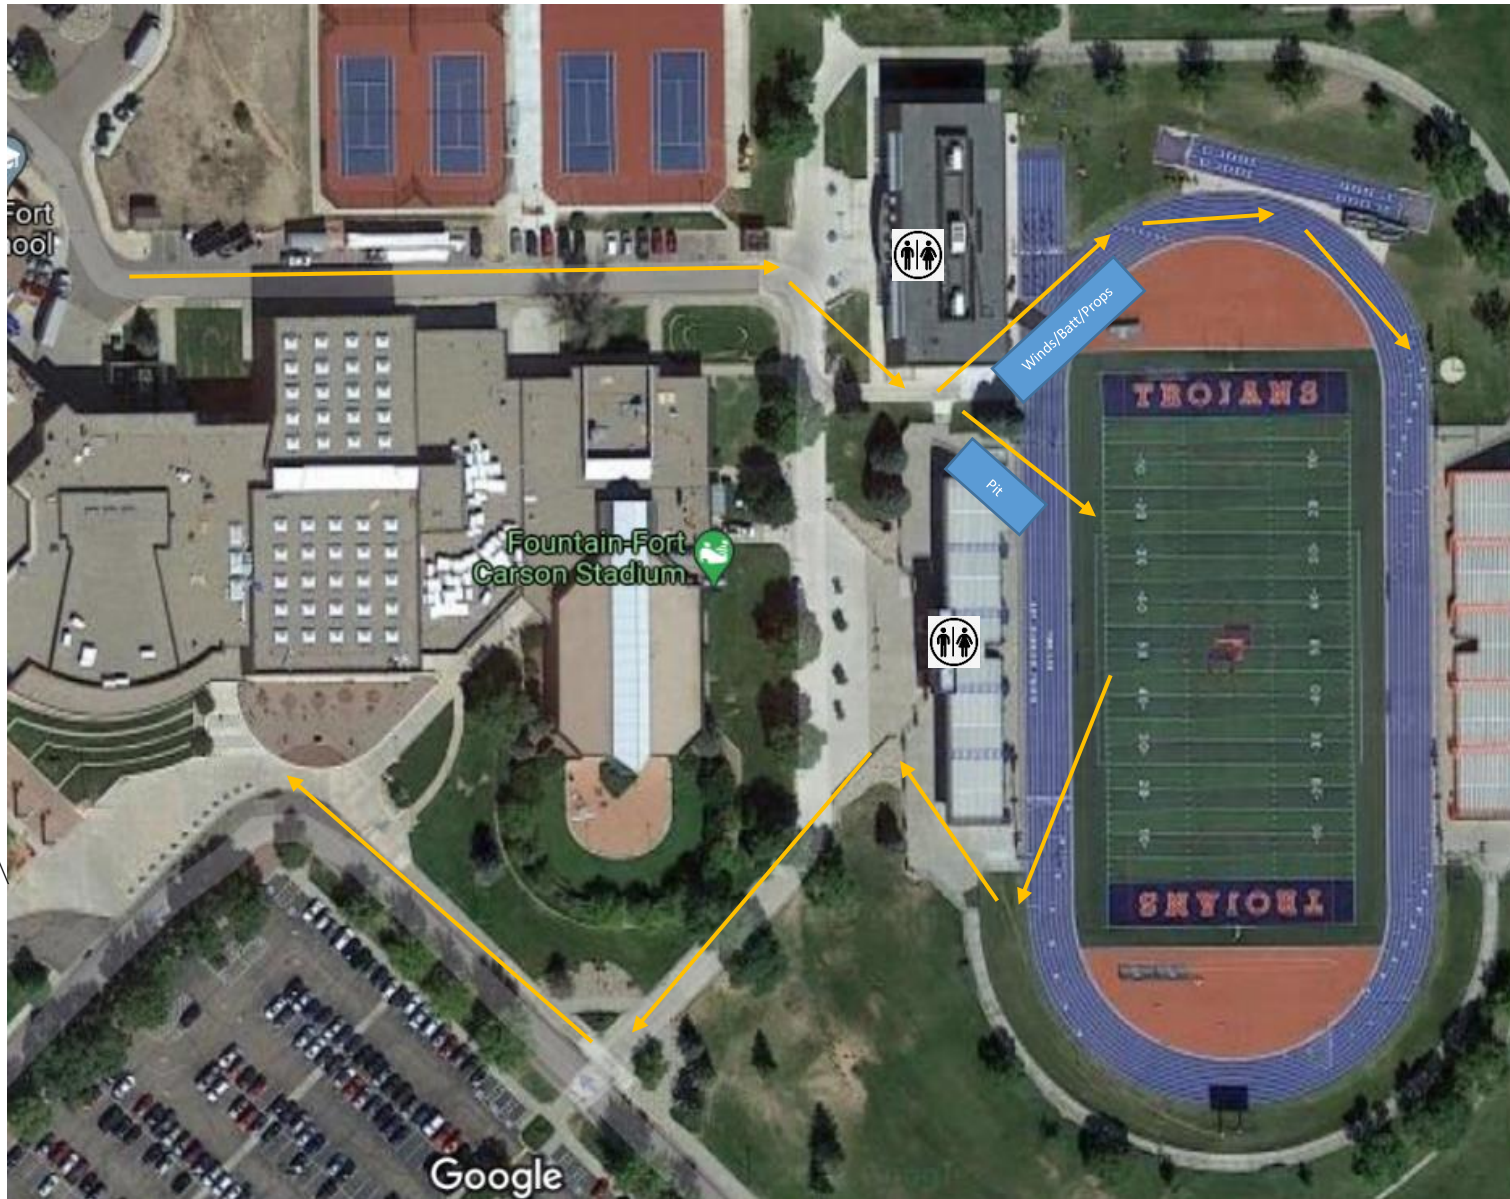

FOUNTAIN-FORT CARSON HIGH SCHOOL MARCHING INVITATIONAL

FOUNTAIN-FORT CARSON HIGH SCHOOL MARCHING INVITATIONAL

Warm-Up Sites A, B, C, D

Turf baseball fields

- Four sites available.
- Stadium lights on softball field to illuminate evening/ night-time warm-ups.
- Bands should point west in order to keep sound from bleeding during-warm-ups.

Pit Percussion Warm-Up Information

Paved Sidewalk

- Marked for 4 percussion groups to warm-up.

Prop Staging & Assembly

- Parking zone area that will be designated strictly for prop-storage & assembly.

FOUNTAIN-FORT CARSON HIGH SCHOOL MARCHING INVITATIONAL

(This diagram demonstrates flow to and from the field.)

FOUNTAIN-FORT CARSON HIGH SCHOOL MARCHING INVITATIONAL

FOUNTAIN-FORT CARSON HIGH SCHOOL MARCHING INVITATIONAL